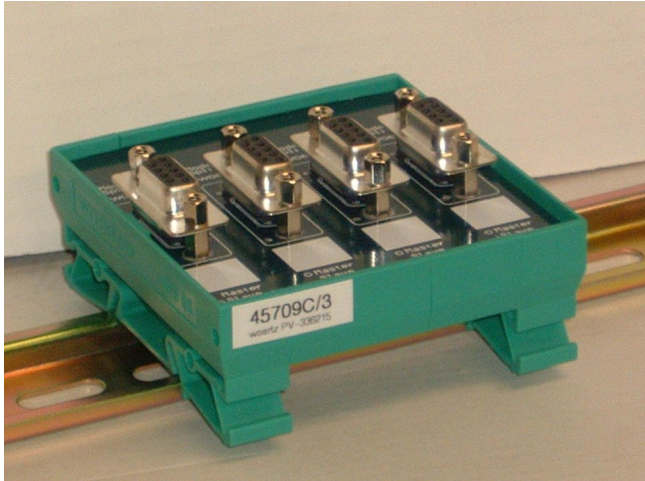

Woertz-USA
151 Discovery Drive #111
Colmar, PA 18915

Tel: (215) 997-8855
Fax: (800) 522-3868
www.woertz-usa.com

New Product Release

Woertz now offers modem splitters with one master connector and 2 to 6 slaves. All connectors are 9 pole D-sub sockets (standard RS232). Modules offer a compact design and attach to din 35mm rail.