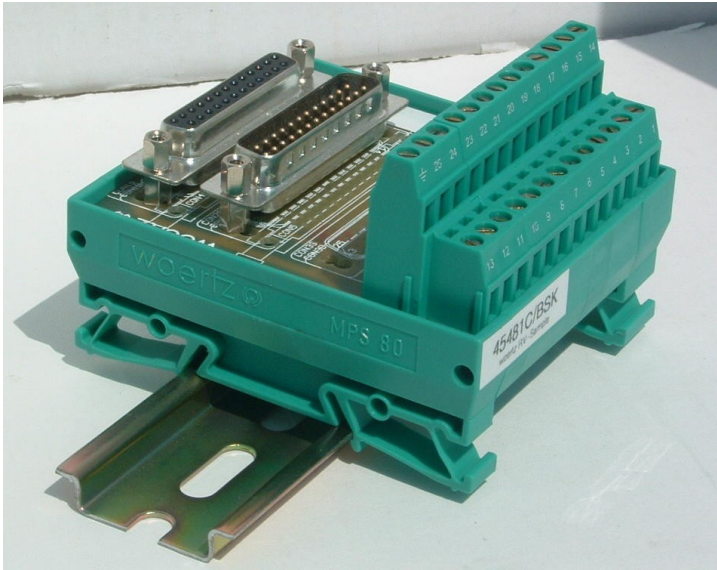

Woertz-USA
151 Discovery Drive #111
Colmar, PA 18915

Tel: (215) 997-8855
Fax: (800) 522-3868
www.woertz-usa.com

New Product Release

Now available from Woertz-USA

“Flexible” Interface Modules (FIM’s).

Several D-Sub and / or Flat-Cable connectors are placed in parallel on a module with or without terminals. Connectors of different types and genders can be mixed onboard the module. Available Connectors:

- D-Sub’s: 9-37 pole
- Flat –cable connectors: 10- 26 pole
- High Density D-Sub: 15 pole.

Interface modules mount to standard Din 35mm rail.

Please visit our website <http://www.woertz-usa.com/multi%20connector%20modules%2045479-45772.pdf> or call (215) 997-8855 for more information.